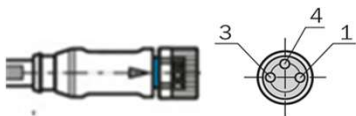

phd[®]

www.phdinc.com

USA, IN Fort Wayne 46809

63549-05

**UK
CA**

Contact Pin	Wire Color
Pin 1	brown
Pin 3	blue
Pin 4	black

2049807

2049807