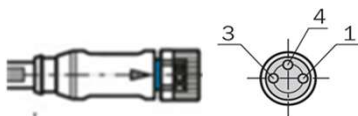

phd[®]

www.phdinc.com

USA, IN Fort Wayne 46809

63549-02

**UK
CA**

Contact Pin	Wire Color
Pin 1	brown
Pin 3	blue
Pin 4	black

2049806

2049806